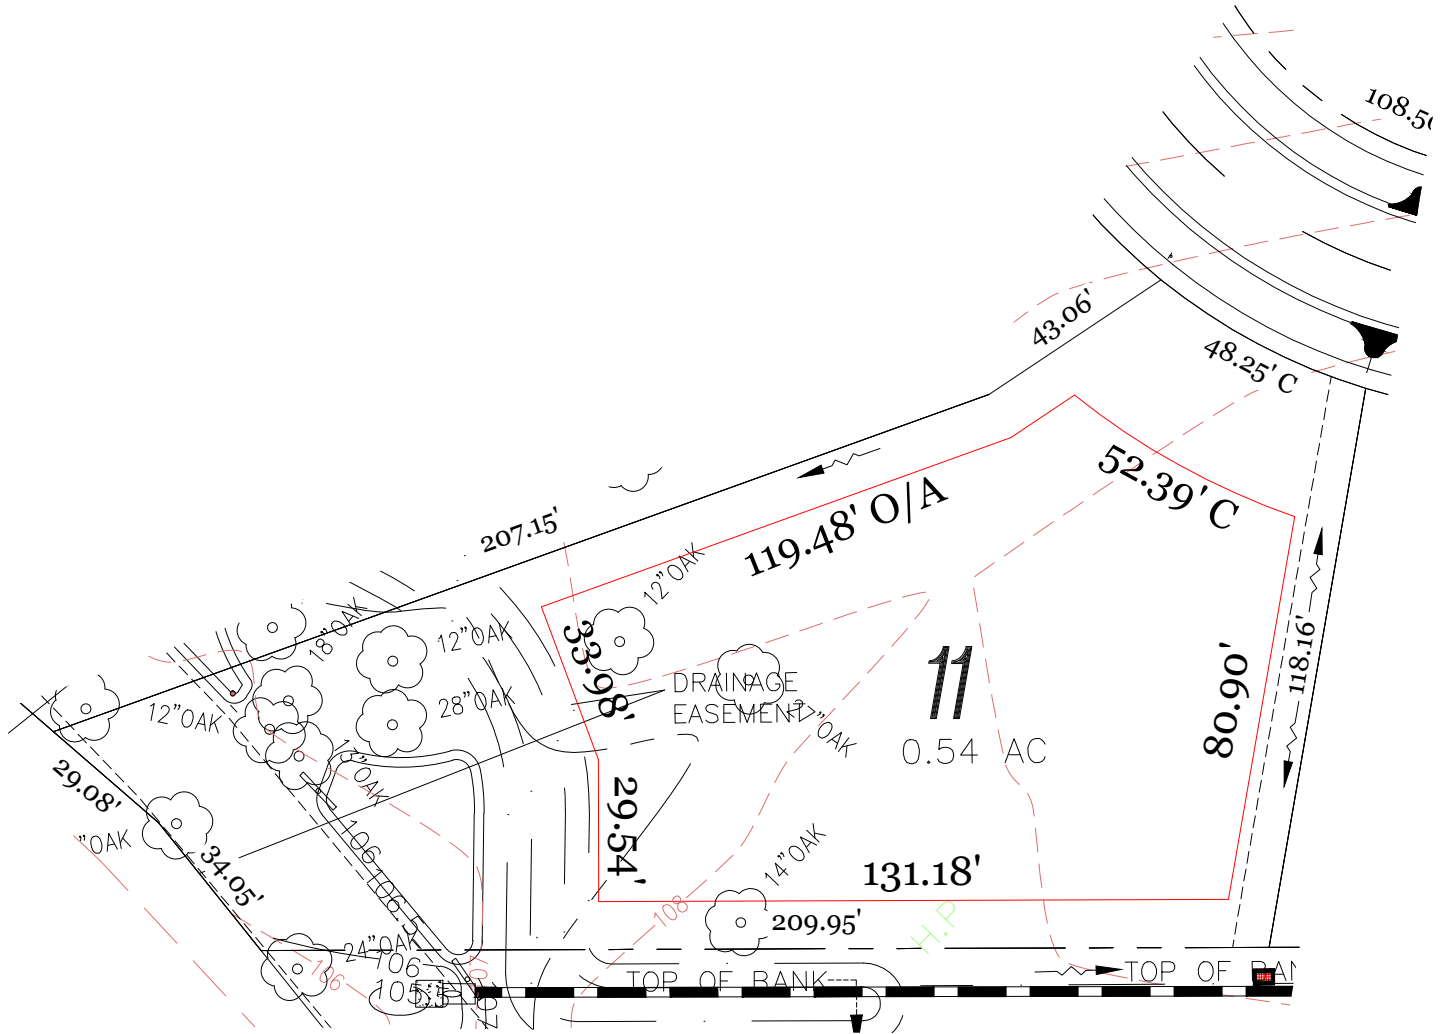

SAWYER SOUND

LOT 11

REVISED 02/24/15