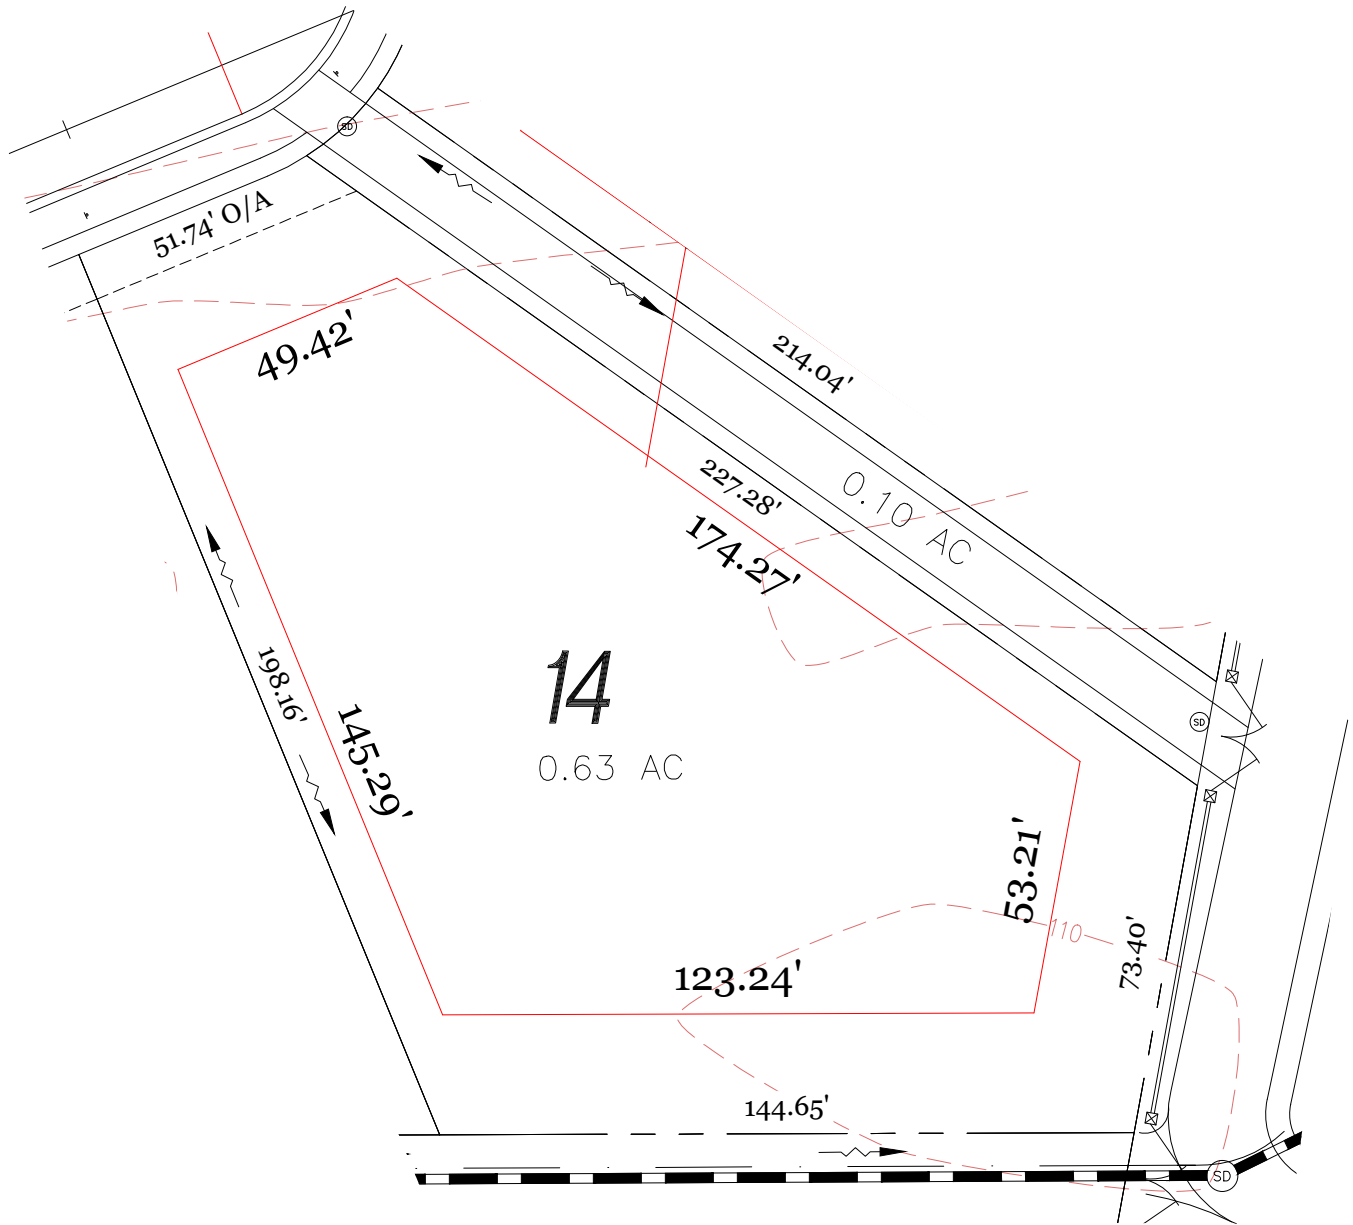

SAWYER SOUND
LOT 14
REVISED 02/24/15