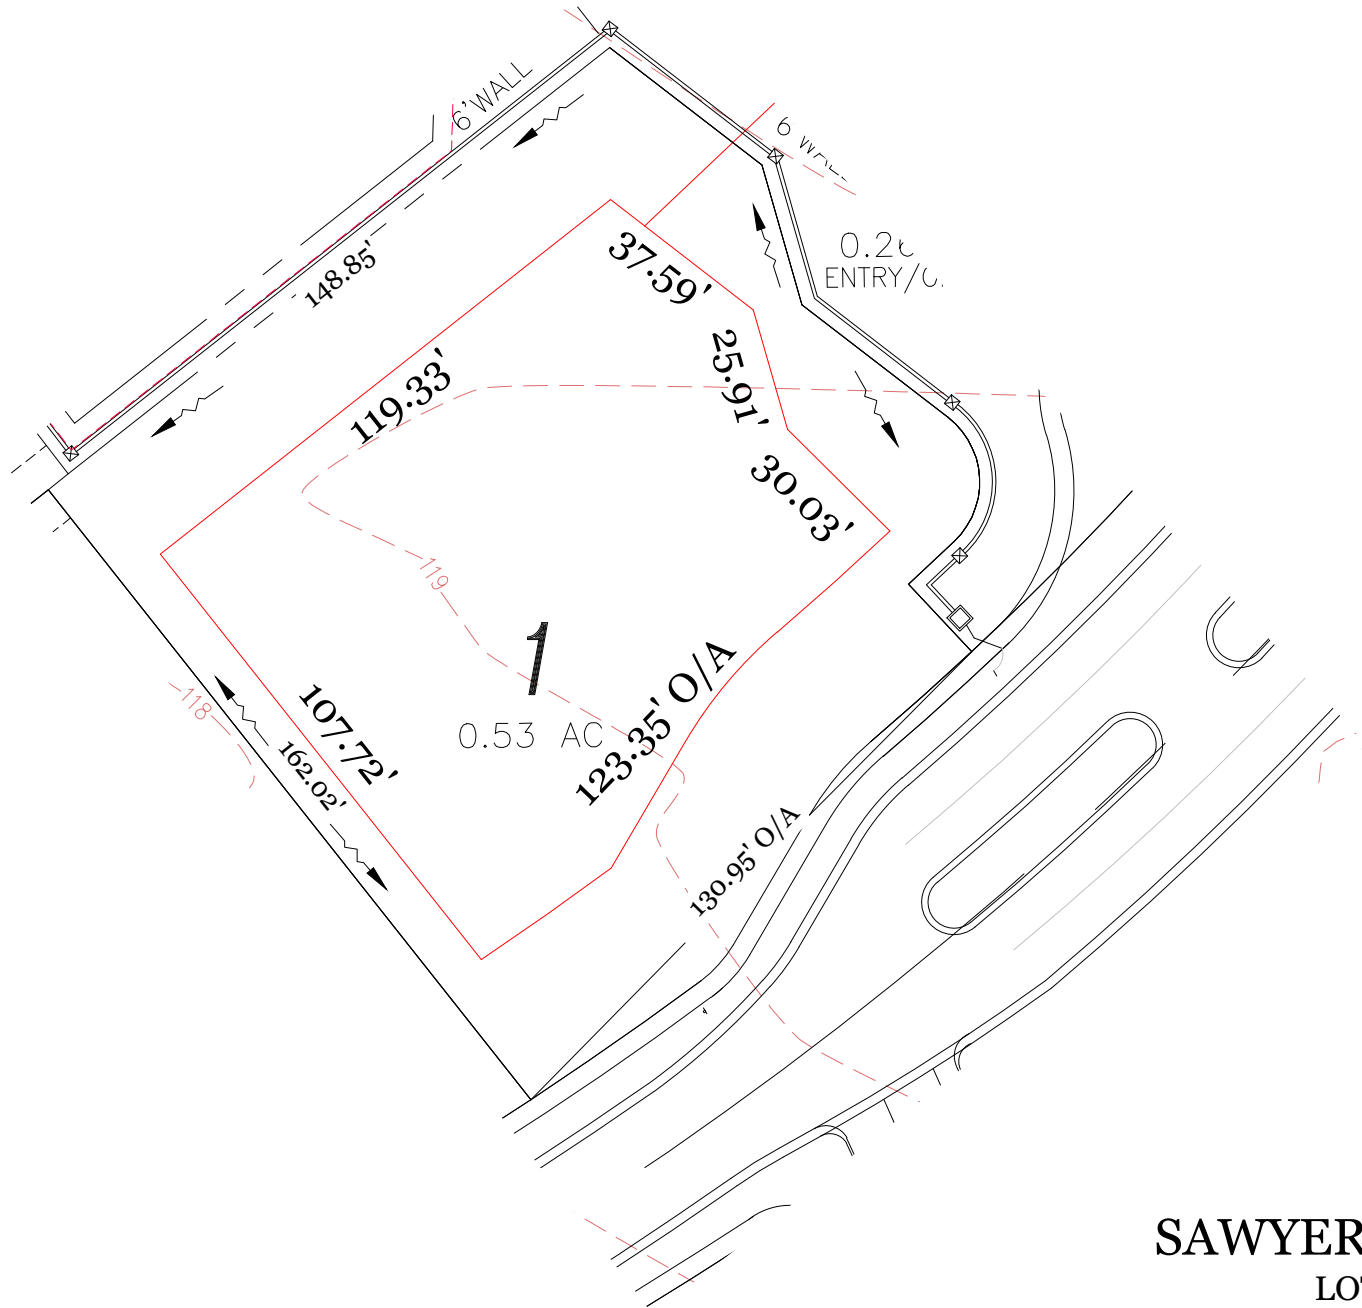

SAWYER SOUND BUILDING PADS

REVISED 02/24/15

TRACT 'F'
SUBDIVISION PLAT
PLAT BOOK 33, PAGE 4-12

ROBINSON
(X) SAWYER

LOT 75
LOT 76
LOT 77

1/8" = 1' SCALE
DATE: 02/24/15
PER: ON BOOK 17

SAWYER SOUND

LOT 1

REVISED 02/24/15

2
0.48 AC

SAWYER SOUND

LOT 2

REVISED 02/24/15

SAWYER SOUND

LOT 3

REVISED 02/24/15