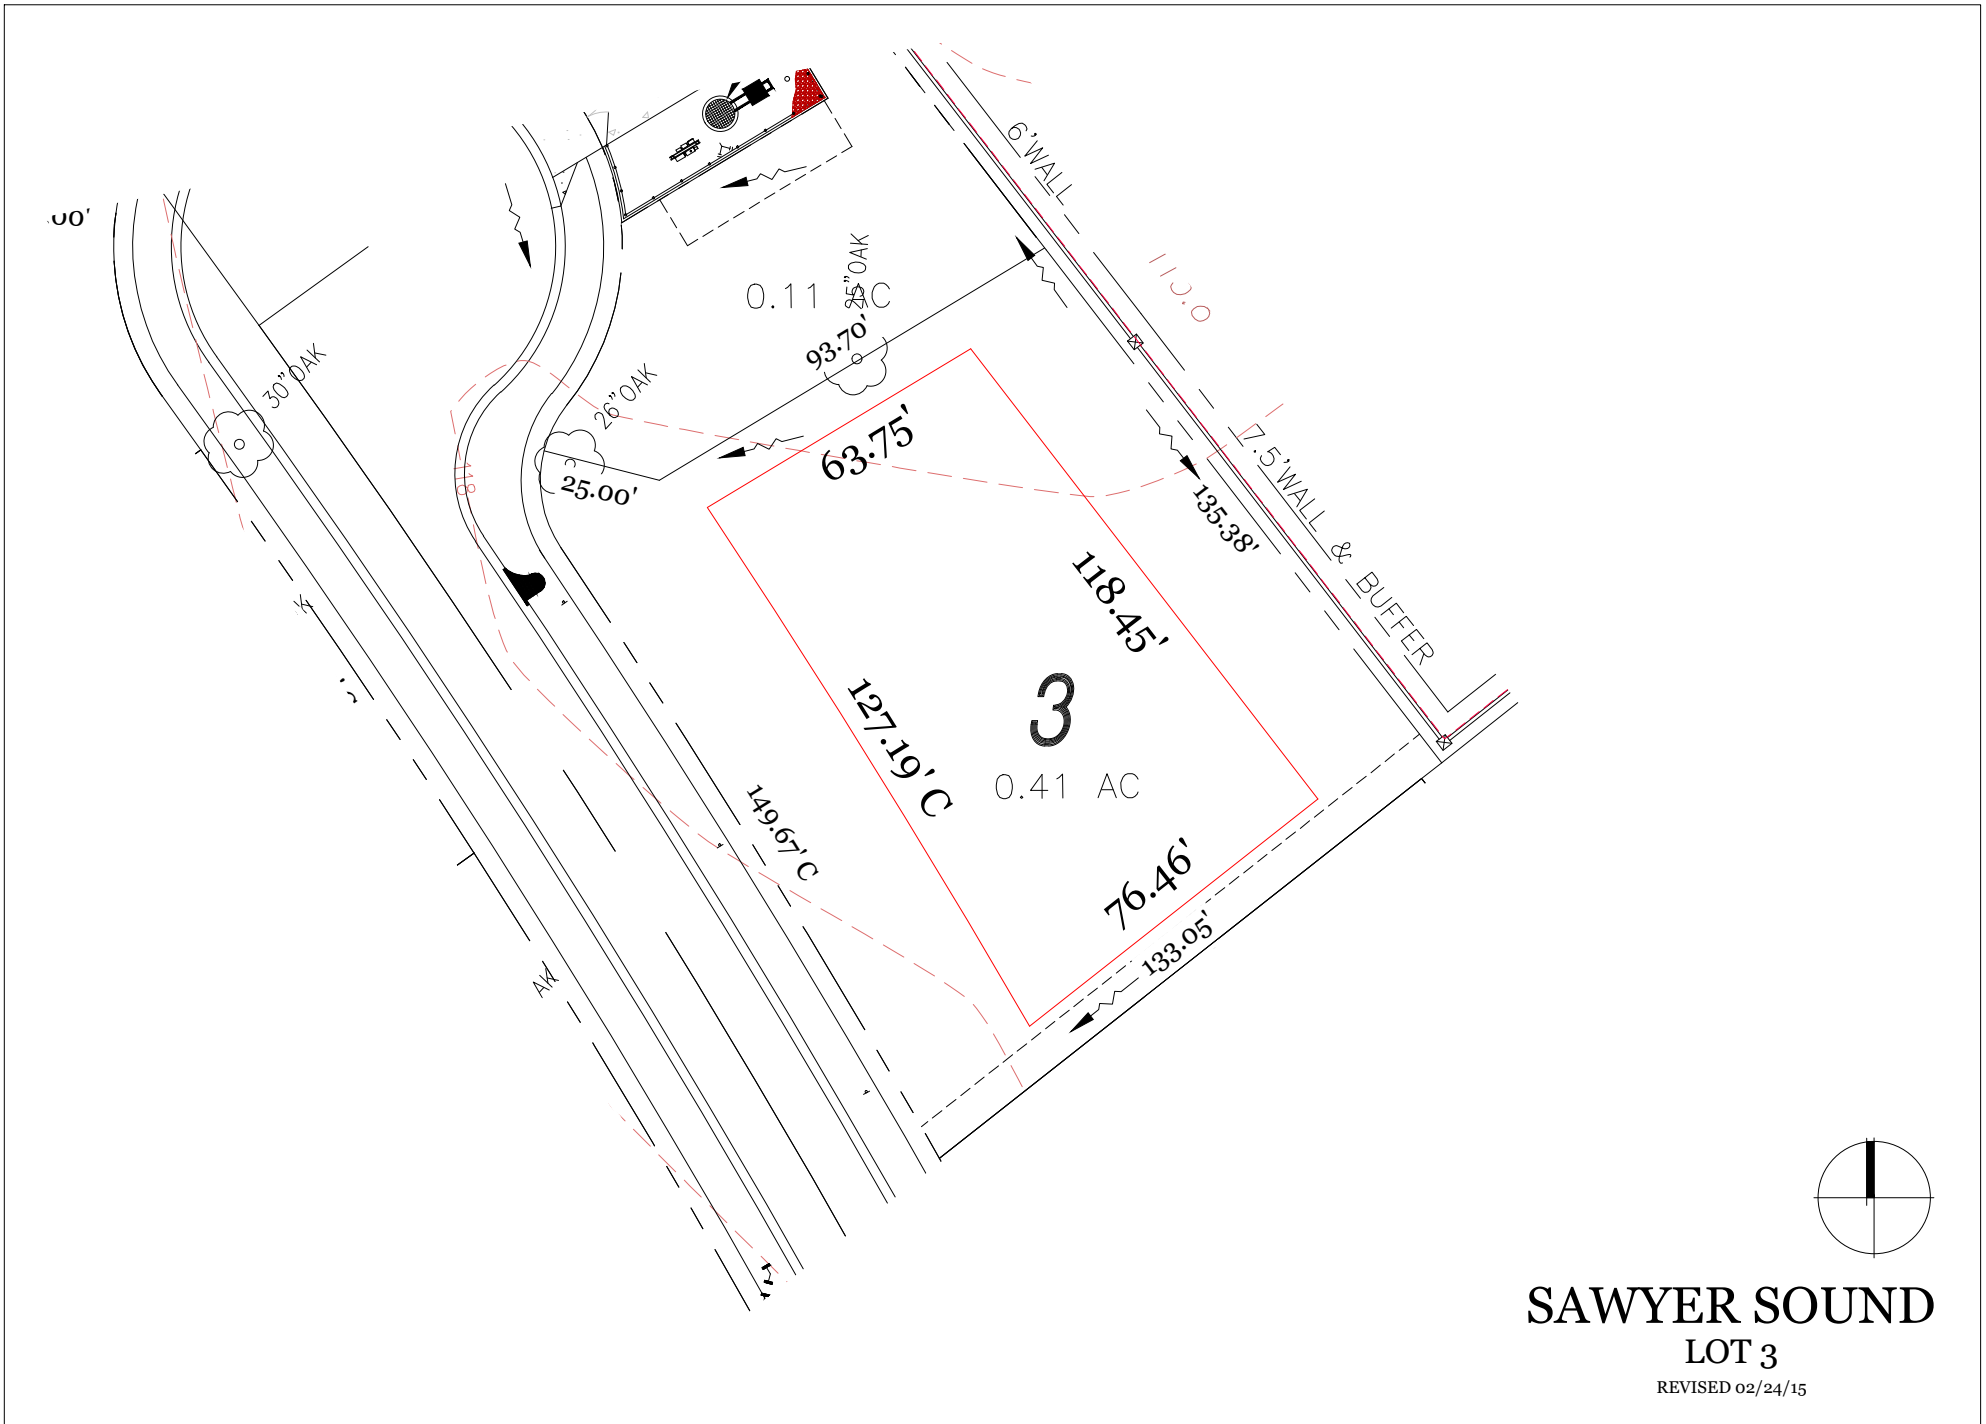

SAWYER SOUND

LOT 3

REVISED 02/24/15