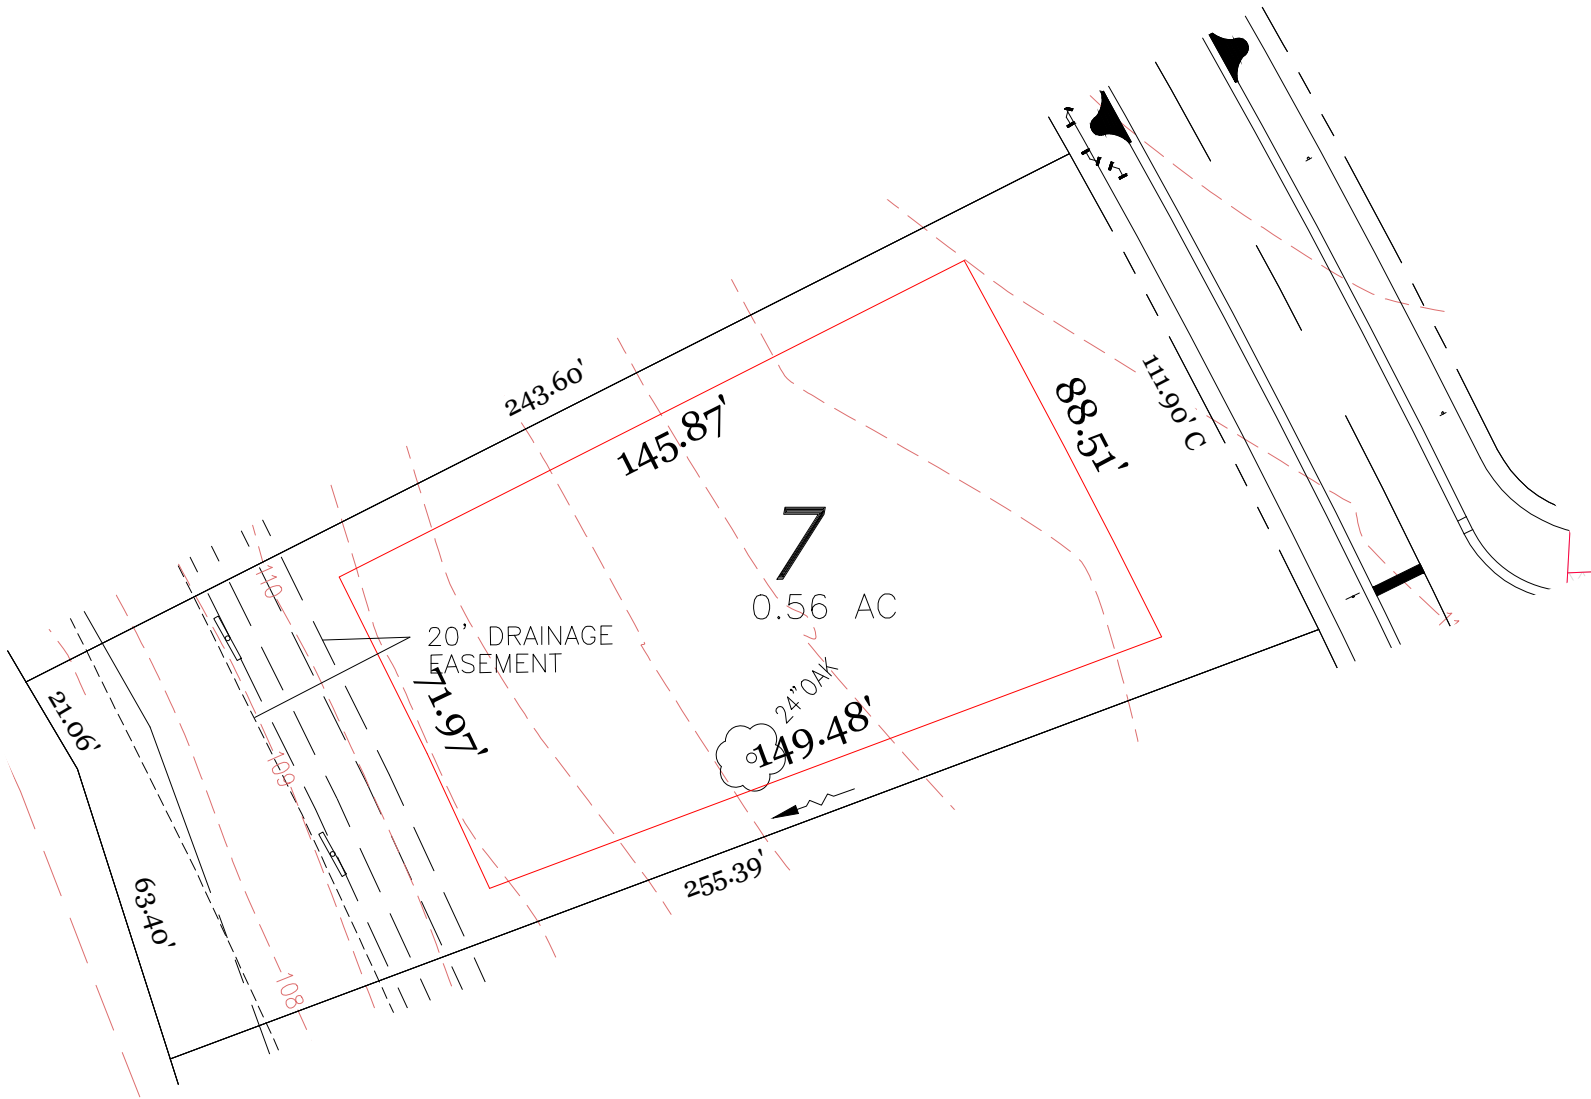

SAWYER SOUND

LOT 7

REVISED 02/24/15