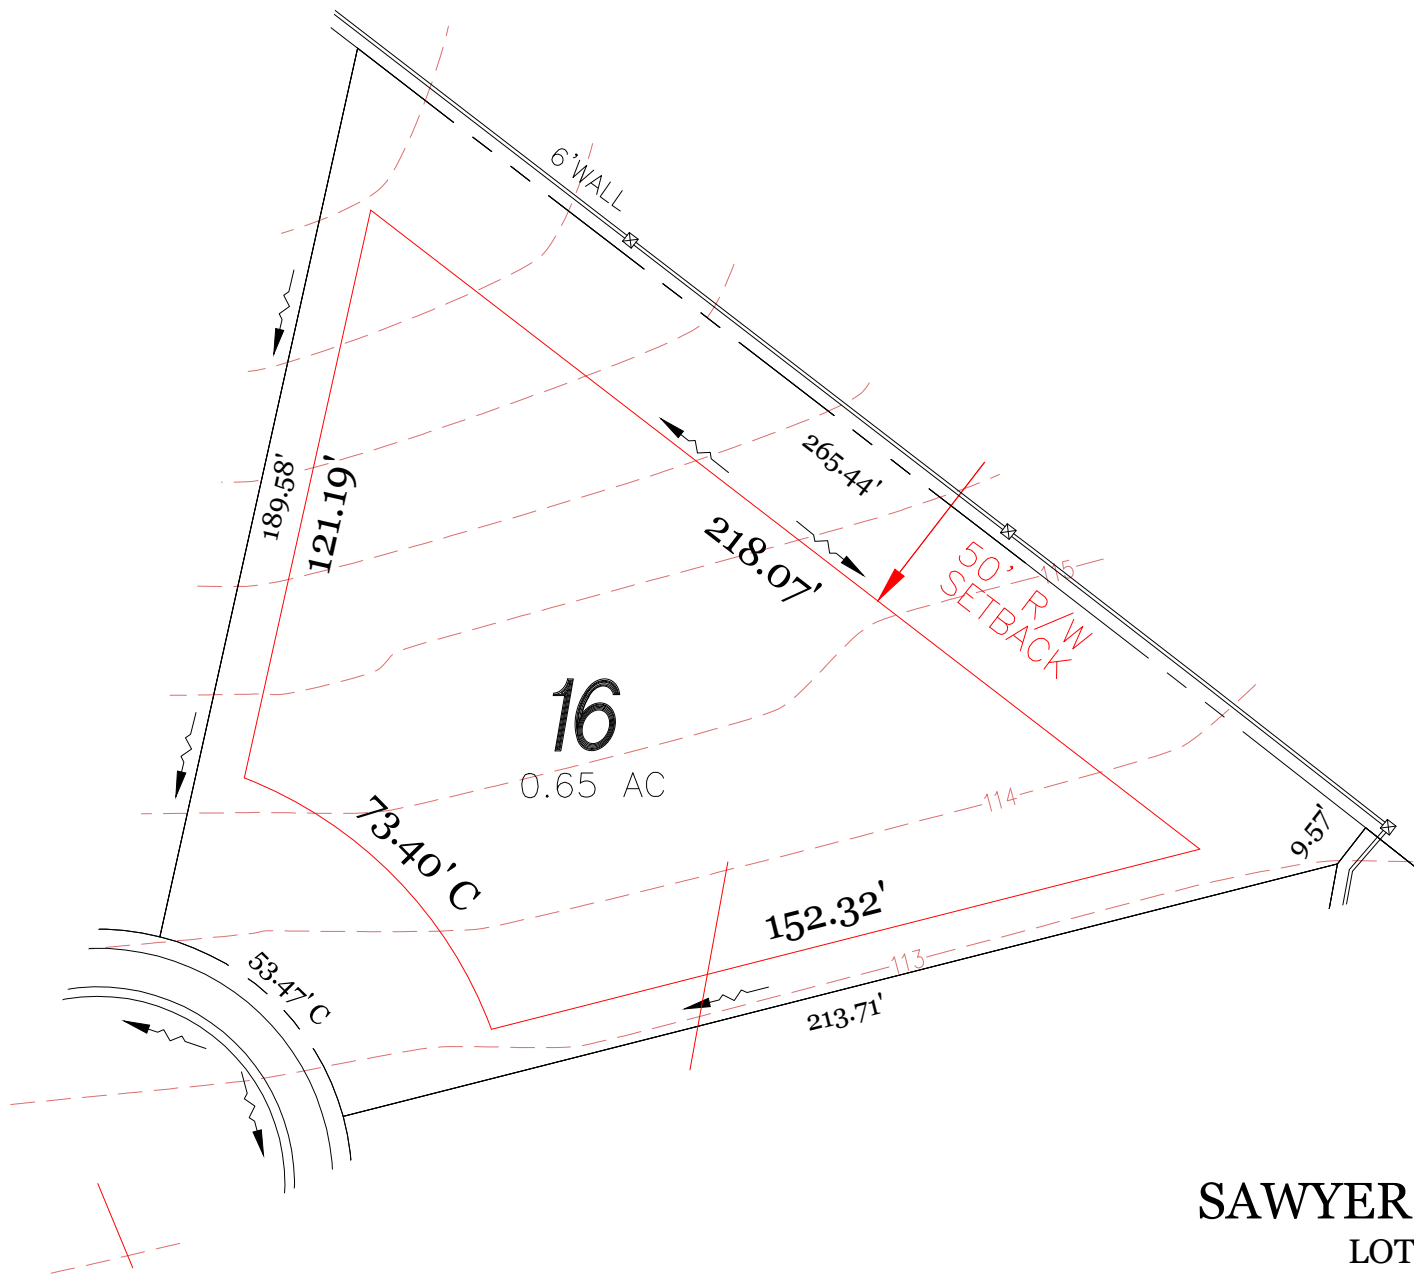

SAWYER SOUND

LOT 16

REVISED 02/24/15