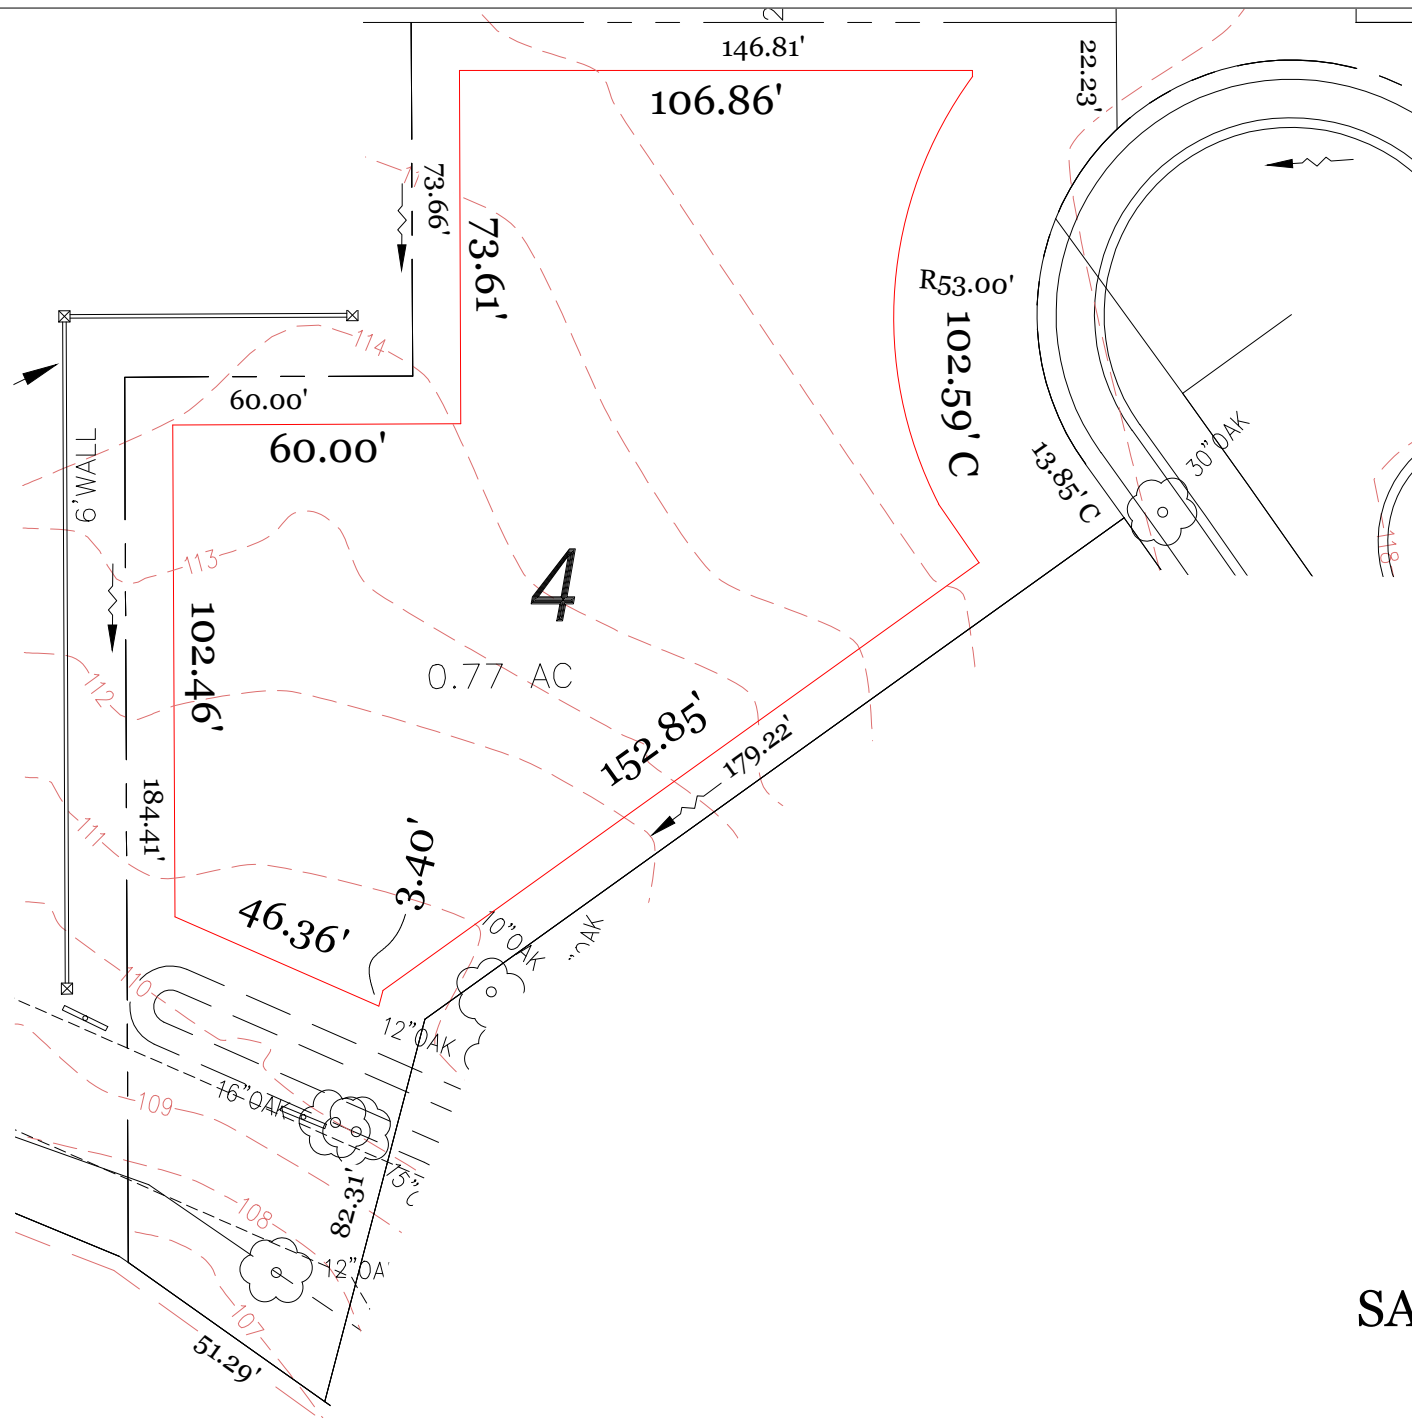

SAWYER SOUND

LOT 4

REVISED 02/24/15