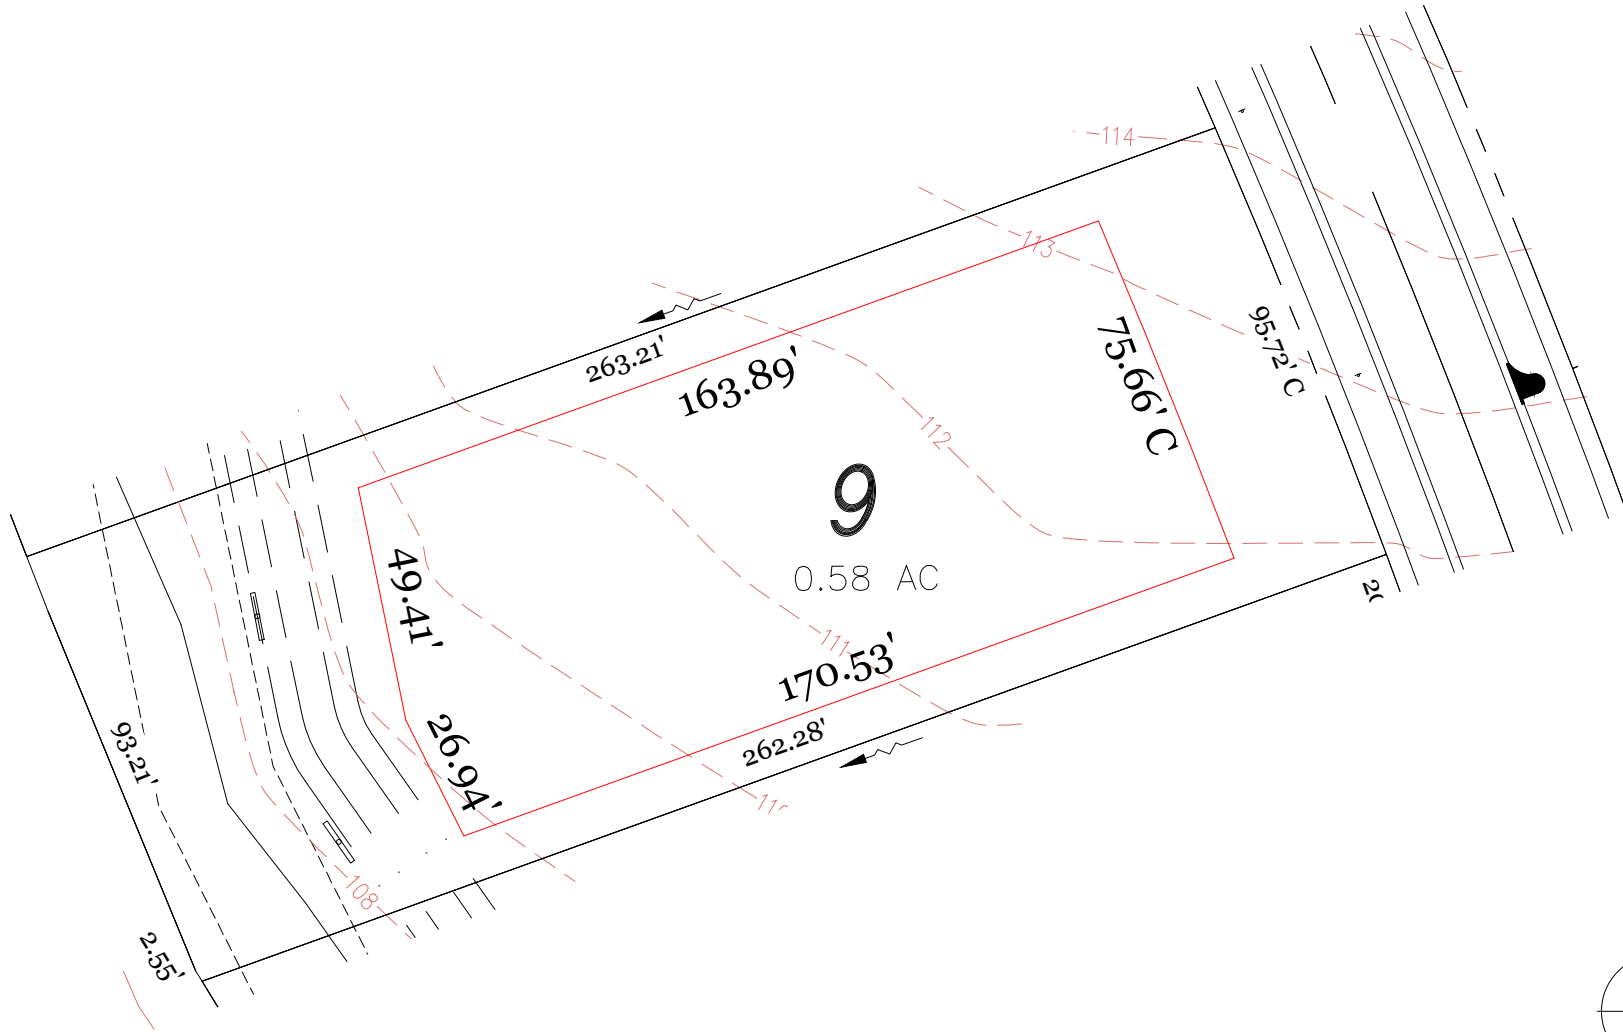

SAWYER SOUND

LOT 9

REVISED 02/24/15