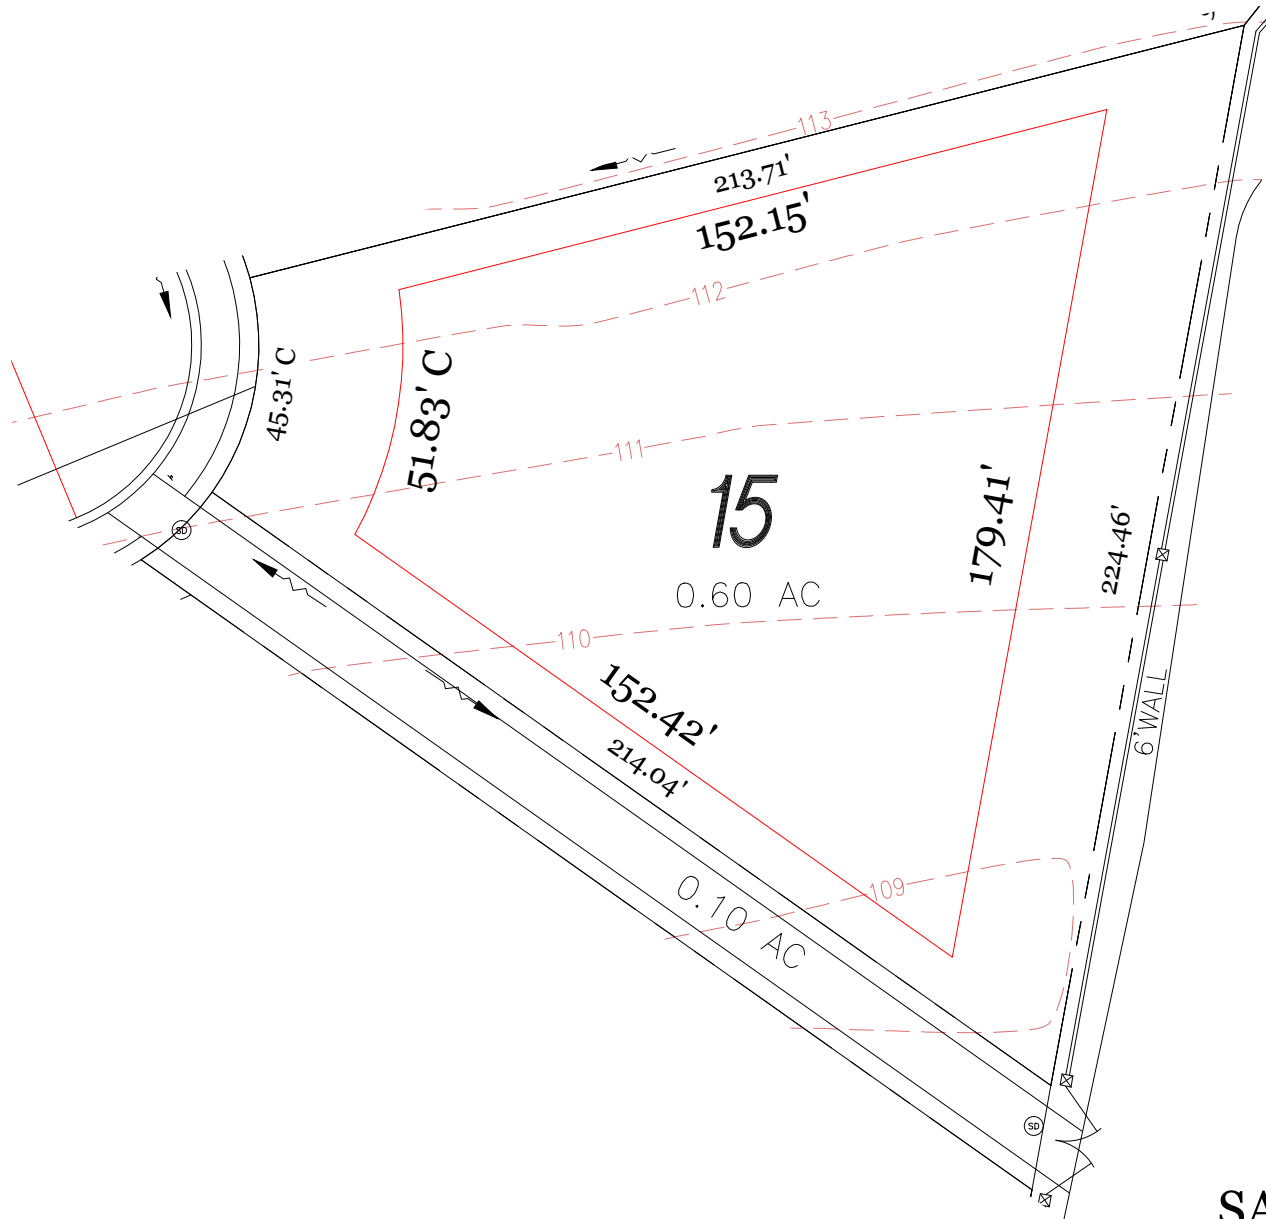

SAWYER SOUND
LOT 15

REVISED 02/24/15