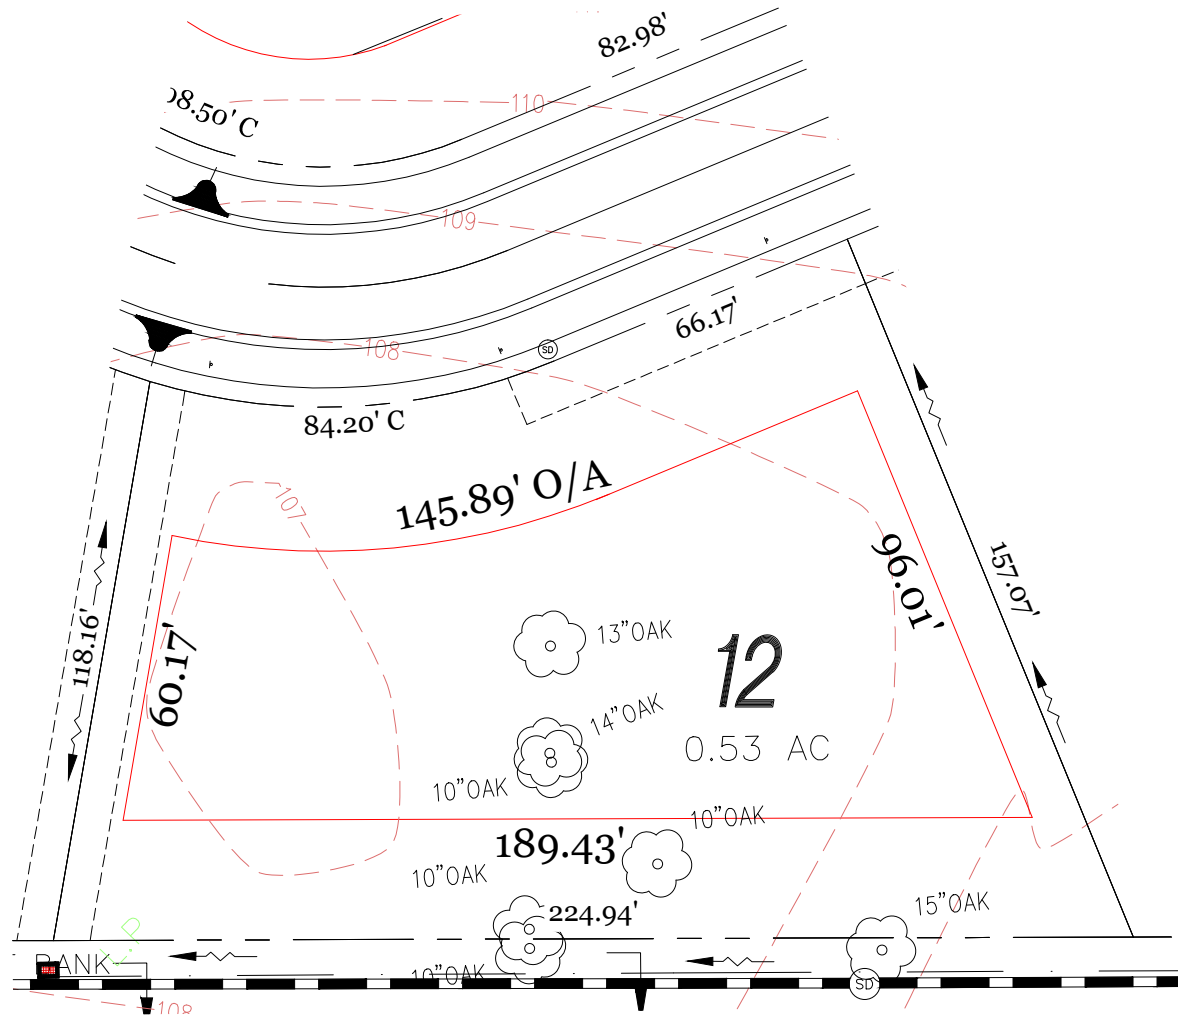

SAWYER SOUND

LOT 12

REVISED 02/24/15