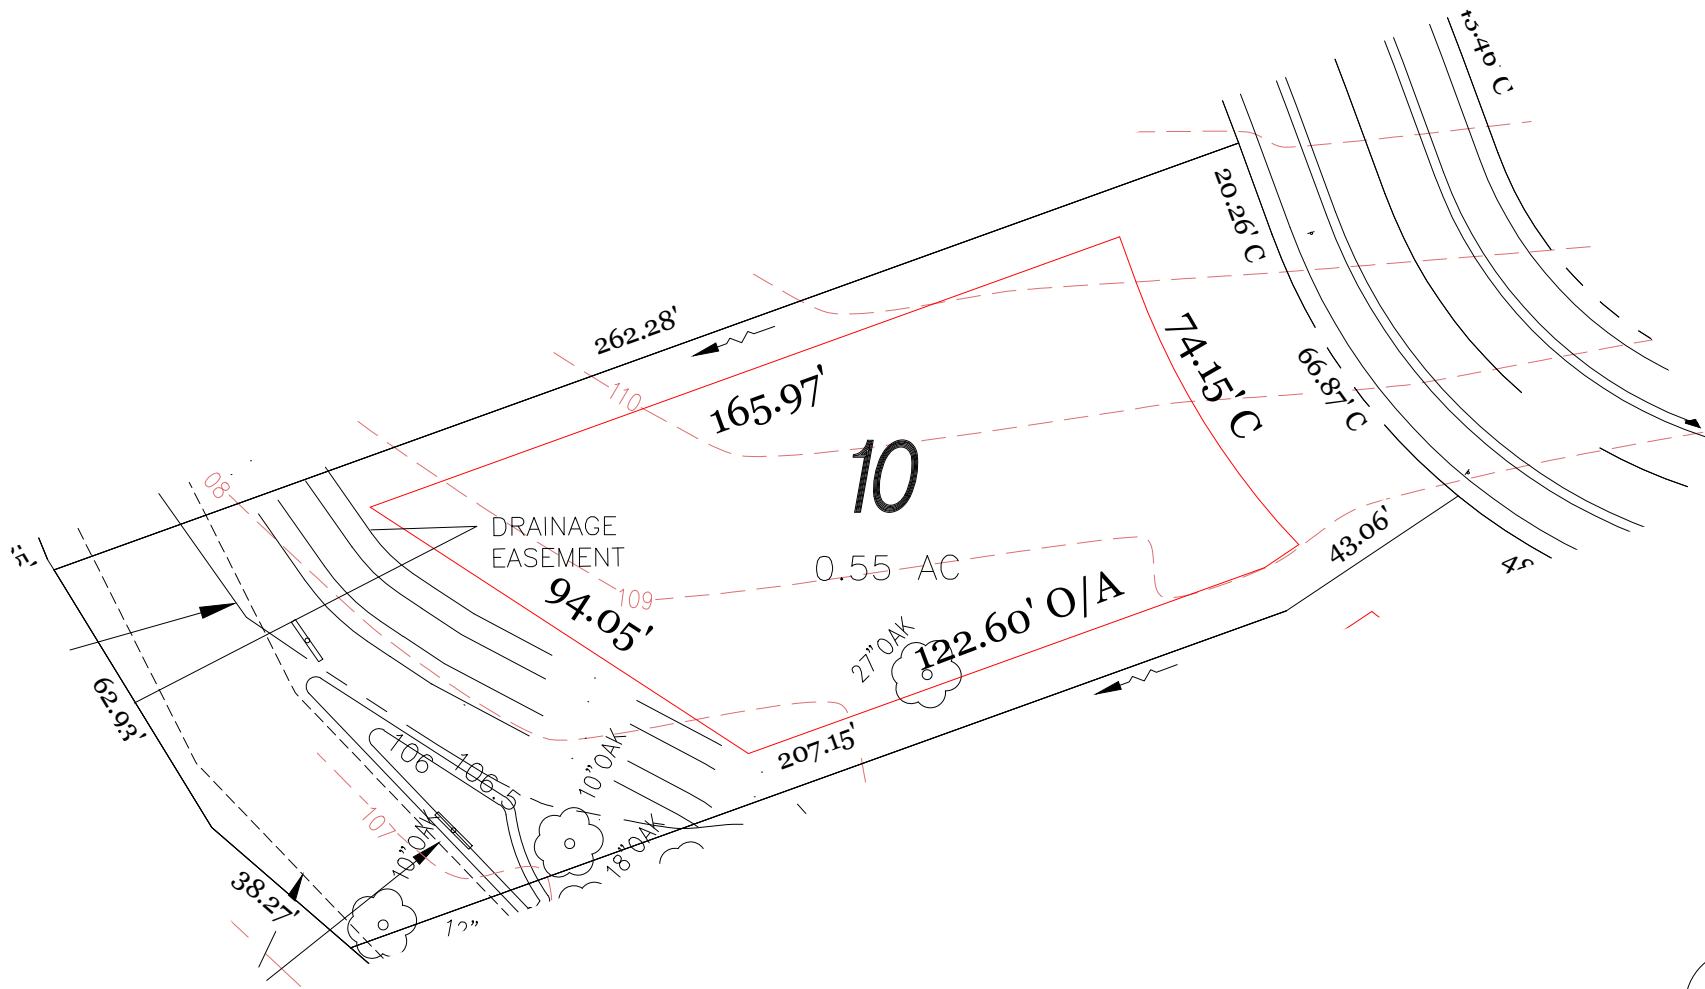

SAWYER SOUND

LOT 10

REVISED 02/24/15