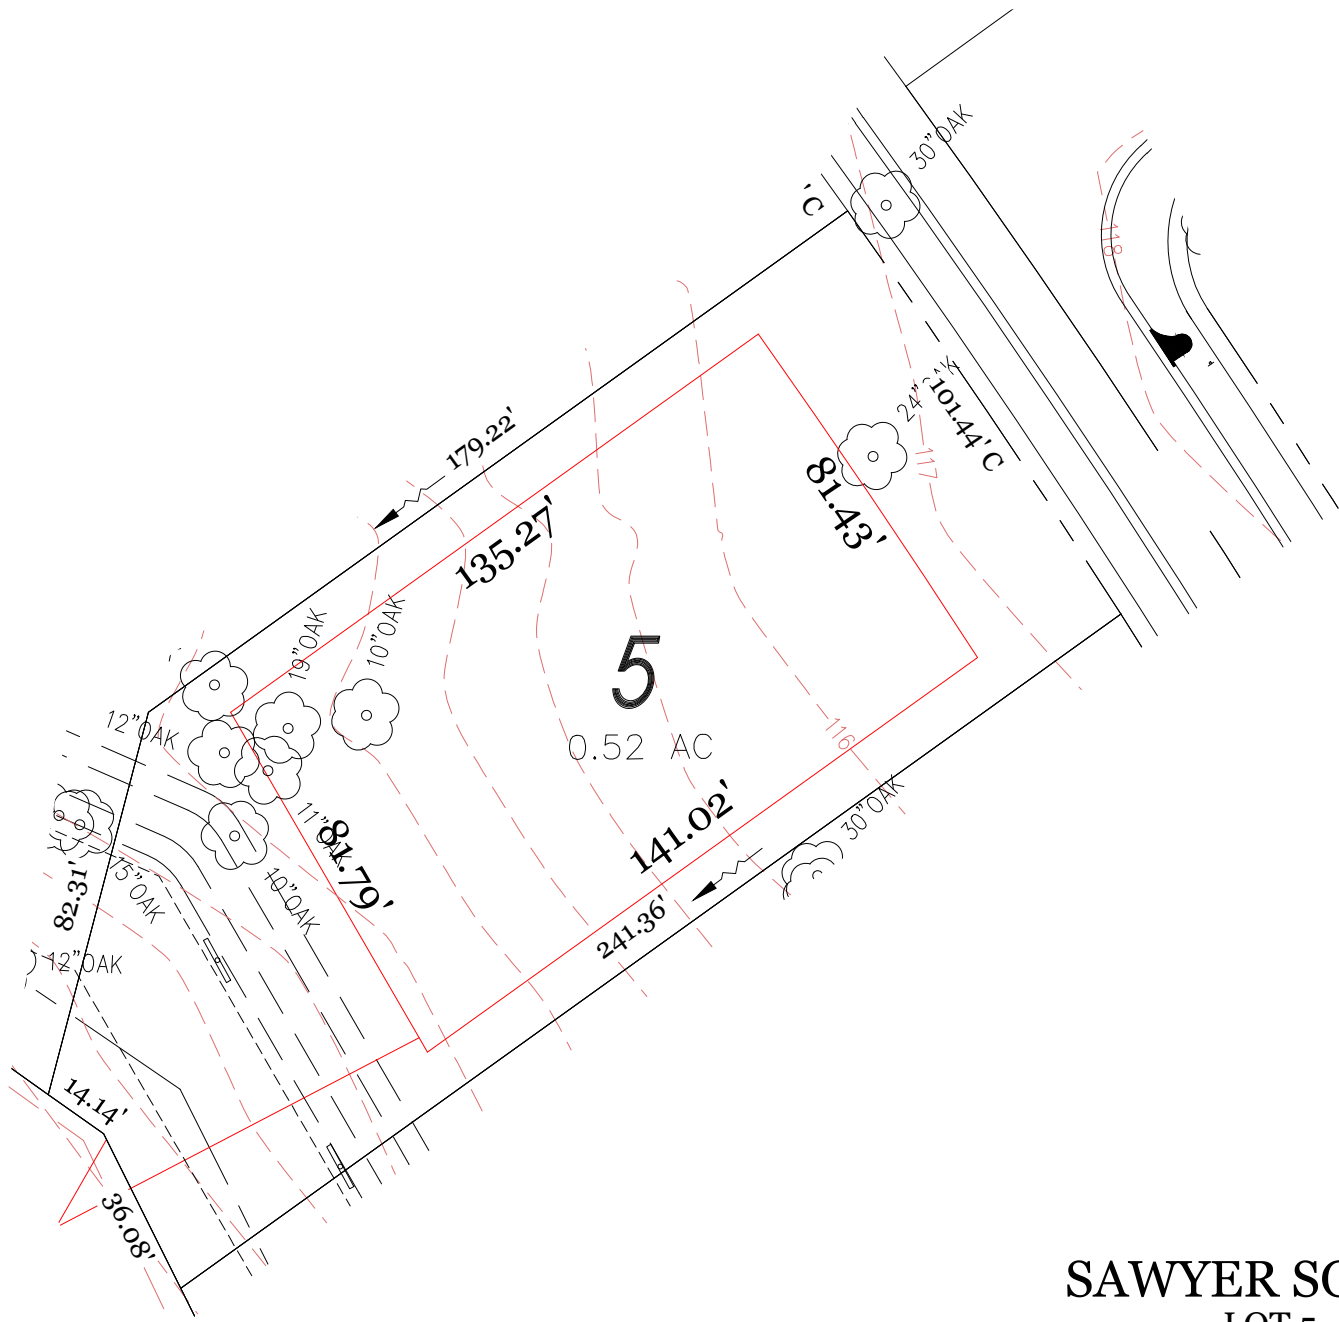

SAWYER SOUND

LOT 5

REVISED 02/24/15