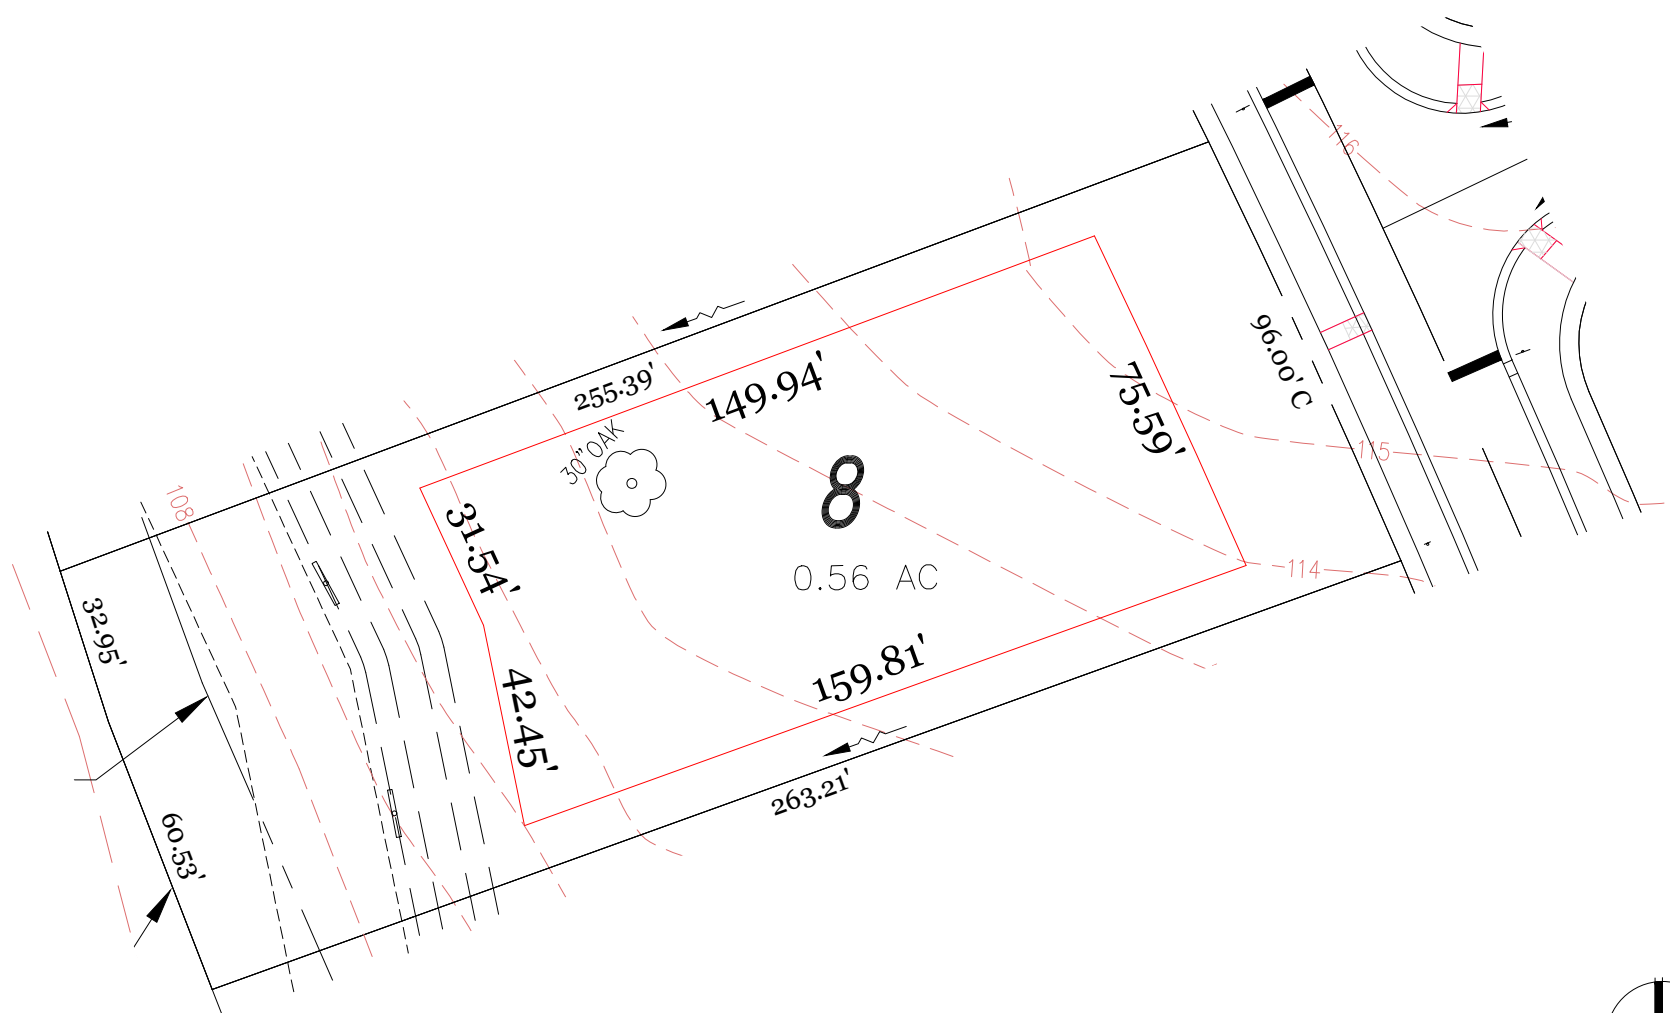

SAWYER SOUND

LOT 8

REVISED 02/24/15