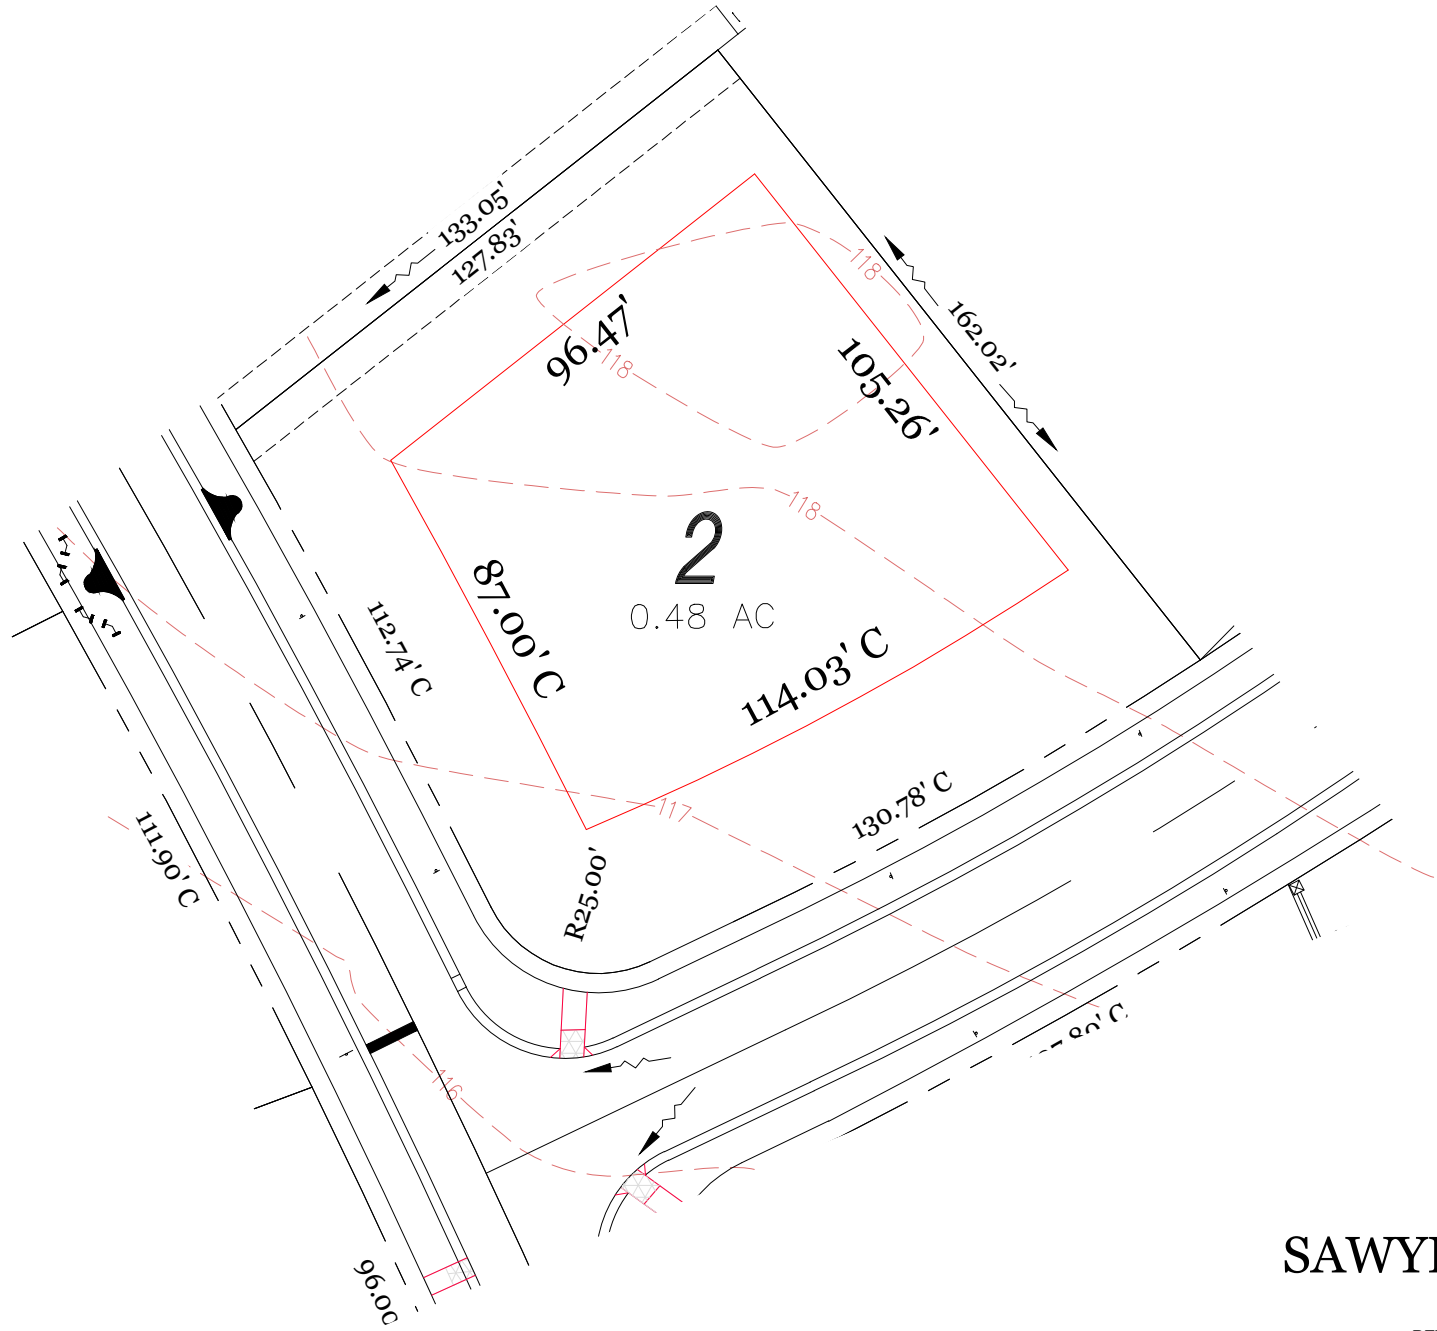

SAWYER SOUND BUILDING PADS

REVISED 02/24/15

TRACT 'F'
SUBDIVISION PLAT
PLAT BOOK 33, PAGE 4-12

ROBINSON
(X) SAWYER

LOT 75
LOT 76
LOT 77

1/8" = 1' SCALE
DATE: 02/24/15
PER: ON BOOK 17

SAWYER SOUND

LOT 1

REVISED 02/24/15

2
0.48 AC

SAWYER SOUND

LOT 2

REVISED 02/24/15

SAWYER SOUND

LOT 3

REVISED 02/24/15