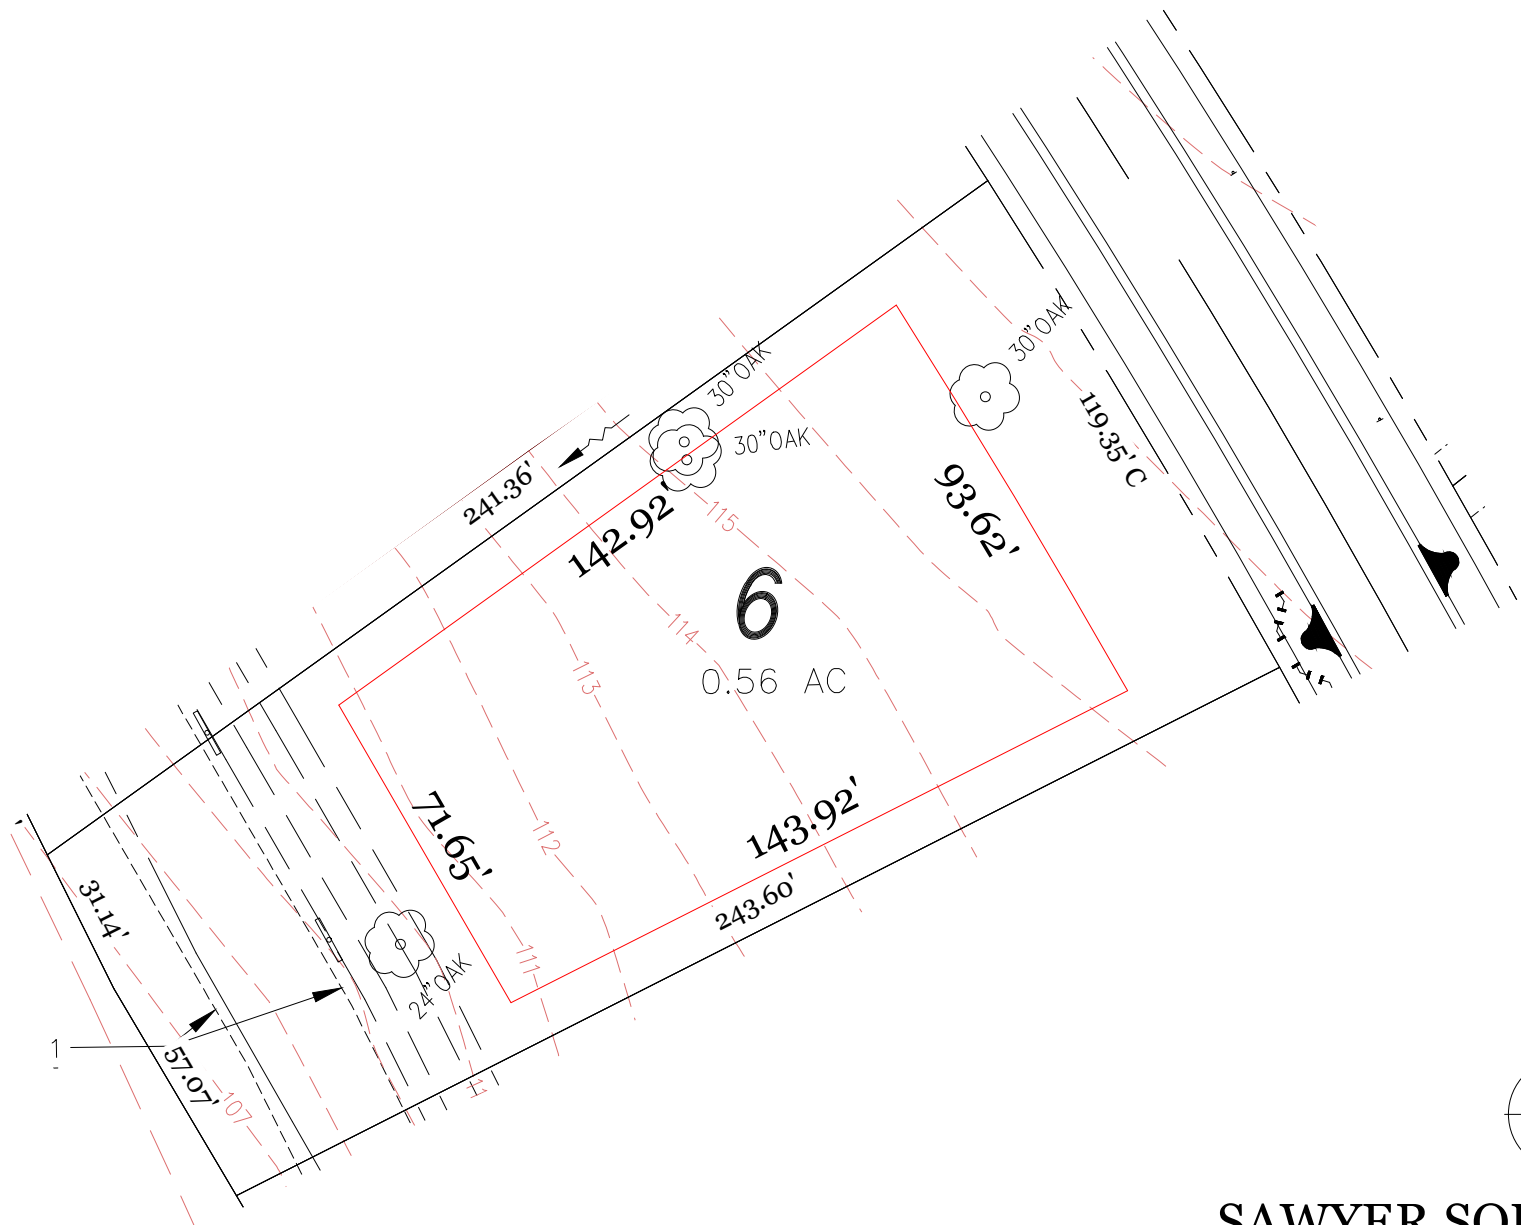

SAWYER SOUND
LOT 6
REVISED 02/24/15