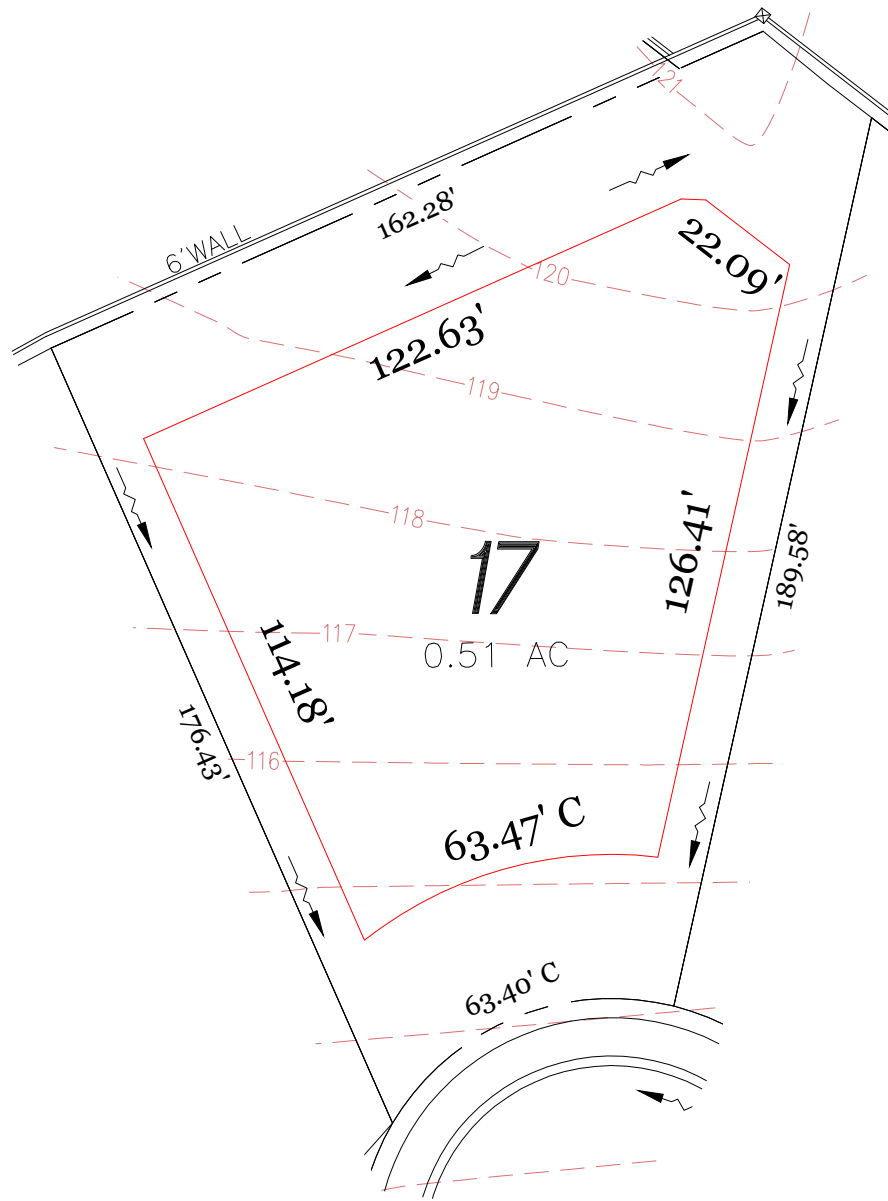

SAWYER SOUND

LOT 17

REVISED 02/24/15